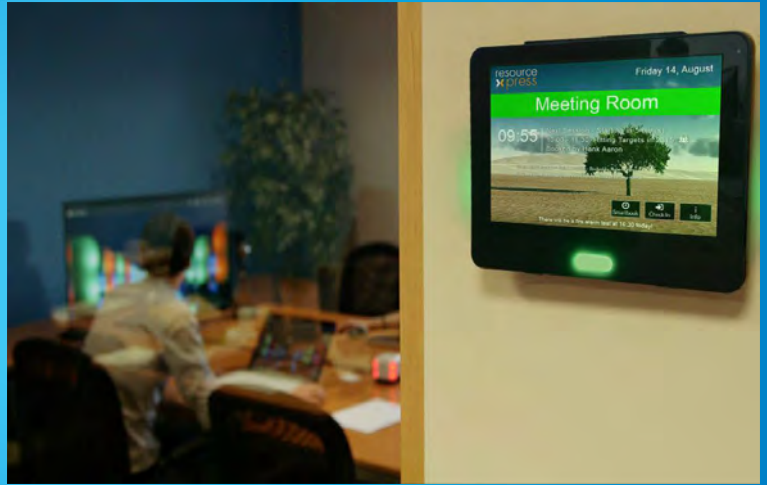

Aura

INTERACTIVE DIGITAL
SIGNAGE FOR ROOMS
& RESOURCES WITH
INTEGRATED LED'S &
RFID AUTHENTICATION

Room availability made simple

Introducing the comprehensive, 10.1”
Android based meeting room screen

Provides clear indication of room status and availability with on screen indicators and LED front/side lights

Android based OS

10.1”, 1280 x 800 resolution capacitive touch screen with the ability to instantly book the room—no more meeting room confusion and arguments

Supports use of NFC/Mifare/FeliCa cards for optional authenticated interactions

Wireless interface (Wi-Fi) - 802.11 b/g/n

Aura

INTERACTIVE DIGITAL SIGNAGE
FOR ROOMS AND RESOURCES

Delivering a professional workplace image plus significant improvements in room and resource efficiency

Features

- Provides a clear indication of room status and availability - no more meeting room confusion and arguments!
- Interactive mode provides instant local room booking, reservation extend and room check-out for true usage reporting
- Optional auto-release/check-in mode deals with the problem of no-shows, freeing up room for others to use
- Works with MS Outlook/Exchange 2010, 2013, IBM (Lotus) Notes, MS Office 365, Google Calendars and a wide range of web enabled resource booking systems
- Supports optional authenticated access
- Centrally managed by server so fully scalable for enterprise wide solutions
- Standard ResourceXpress features include;
 - Message streamer
 - Fully customisable screens
 - Interactive pop-up floor plans
 - On demand second language option
 - Basic digital signage mode