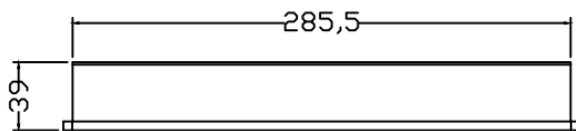

Package contains

- Front cover with lock striker x 1
- Monitor bracket with lock catch x 1
- Wall metal box x 1
- VESA mount screws, M4x10L x4
- Allen screws, 8L x4
- Hex key x1
- Quick Start Guide x1