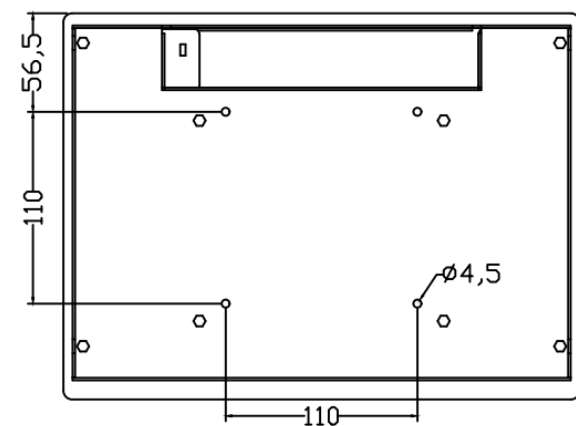

### Features

- Designed for Aura/Aura H
- Easy installation – with 8 screws only
- Integrated cable management
- Ultra low profile – only 39mm thickness (5mm protruding)
- Speaker holes and LED illumination

### Specification

- Color: Black (Front Cover); Silver (Monitor Bracket, Wall Metal Box)
- Overall Dimension: 296 x 221.5 x 39mm
- Net Weight: 1690g
- Box Weight: 1960g
- Material: Aluminum, SGCC, Copper

## Mechanical drawing (mm)