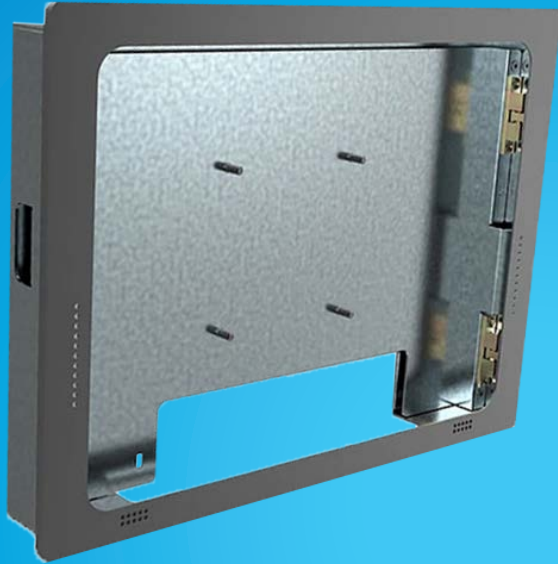

# Aura

IN-WALL KIT FOR  
CUSTOMERS WHO REQUIRE  
SECURE MOUNTING WITH A  
VERY LOW PROFILE

## ResourceXpress Aura

The most flexible meeting room screen

### Features

- Designed for Aura/Aura H
- Easy installation – with 8 screws only
- Integrated cable management
- Ultra low profile – only 39mm thickness (5mm protruding)
- Speaker holes and LED illumination

### Specification

- Color: Black (Front Cover); Silver (Monitor Bracket, Wall Metal Box)
- Overall Dimension: 296 x 221.5 x 39mm
- Net Weight: 1690g
- Box Weight: 1960g
- Material: Aluminum, SGCC, Copper