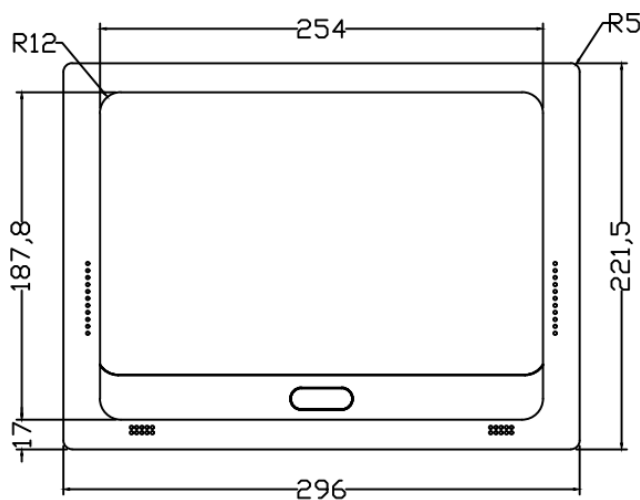

### Features

- Designed for Aura/Aura H
- Easy installation – with 8 screws only
- Integrated cable management
- Ultra low profile – only 39mm thickness (5mm protruding)
- Speaker holes and LED illumination

### Specification

- Color: Black (Front Cover); Silver (Monitor Bracket, Wall Metal Box)
- Overall Dimension: 296 x 221.5 x 39mm
- Net Weight: 1690g
- Box Weight: 1960g
- Material: Aluminum, SGCC, Copper

## Mechanical drawing (mm)